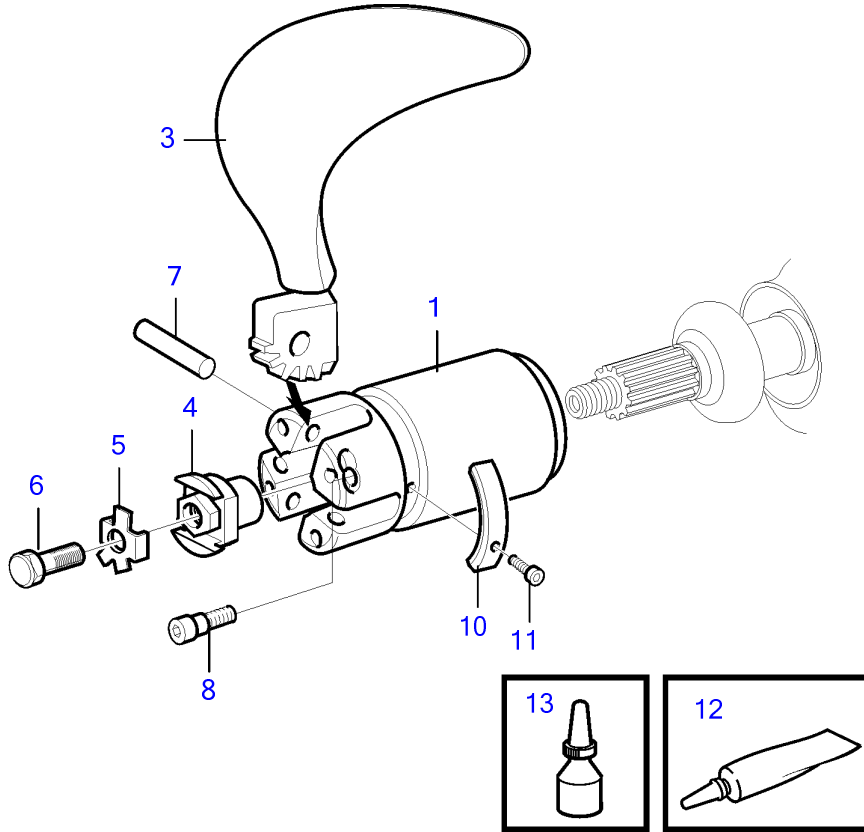

150S-A, 150S-B, 150SR-A, 150SR-B

150S-A, 150S-B, 150SR-A, 150SR-B

| REF | PART NO.  | QTY | DESCRIPTION                               | SEE SEC.     | NOTES  |
|-----|-----------|-----|---|--------------|--|
| 1   | 3583927   | 1   | Hub kit<br>• Bulletin P-44-7-11           | P-44-7-11-EN | S-drive<br>Part Numbers on 4-bladed Folding Propellers       |
| 2   | 3583928   | 1   | Hub kit<br>• Bulletin P-44-7-11           | P-44-7-11-EN | Shaft 25mm<br>Part Numbers on 4-bladed Folding Propellers    |
| 2   | 3583929   | 1   | Hub kit<br>• Bulletin P-44-7-11           | P-44-7-11-EN | Shaft 30mm<br>Part Numbers on 4-bladed Folding Propellers    |
| 2   | 3583930   | 1   | Hub kit<br>• Bulletin P-44-7-11           | P-44-7-11-EN | Shaft 35mm<br>Part Numbers on 4-bladed Folding Propellers    |
| 2   | 3583931   | 1   | Hub kit<br>• Bulletin P-44-7-11           | P-44-7-11-EN | Shaft 1 1/4"<br>Part Numbers on 4-bladed Folding Propellers  |
| 2   | 3583932   | 1   | Hub kit<br>• Bulletin P-44-7-11           | P-44-7-11-EN | Shaft 1 1/2"<br>Part Numbers on 4-bladed Folding Propellers  |
| 2   | (3583933) | 1   | Hub kit                                   |              | Obsolete part, Shaft pre drilled                             |
|     | 3584137   | 1   | Hub kit<br>• Bulletin P-44-7-11           | P-44-7-11-EN | Shaft 40mm<br>Part Numbers on 4-bladed Folding Propellers    |
| 3   | 3583917   | 1   | Set<br>• Bulletin P-44-7-11               | P-44-7-11-EN | 20x14<br>Part Numbers on 4-bladed Folding Propellers         |
| 3   | 3583919   | 1   | Set<br>• Bulletin P-44-7-11               | P-44-7-11-EN | 20x15<br>Part Numbers on 4-bladed Folding Propellers         |
| 3   | 3583921   | 1   | Set<br>• Bulletin P-44-7-11               | P-44-7-11-EN | 22x16<br>Part Numbers on 4-bladed Folding Propellers         |
| 3   | 3583923   | 1   | Set<br>• Bulletin P-44-7-11               | P-44-7-11-EN | 22x18<br>Part Numbers on 4-bladed Folding Propellers         |
| 3   | 3583925   | 1   | Set<br>• Bulletin P-44-7-11               | P-44-7-11-EN | 22x20<br>Part Numbers on 4-bladed Folding Propellers         |
| 3   | 3583918   | 1   | Set<br>• Bulletin P-44-7-11               | P-44-7-11-EN | 20x14<br>Part Numbers on 4-bladed Folding Propellers         |
| 3   | 3583920   | 1   | Set<br>• Bulletin P-44-7-11               | P-44-7-11-EN | 21x15<br>Part Numbers on 4-bladed Folding Propellers         |
| 3   | 3583922   | 1   | Set<br>• Bulletin P-44-7-11               | P-44-7-11-EN | 22x16<br>Part Numbers on 4-bladed Folding Propellers         |
| 3   | 3583924   | 1   | Set<br>• Bulletin P-44-7-11               | P-44-7-11-EN | 22x18<br>Part Numbers on 4-bladed Folding Propellers         |
| 3   | 3583926   | 1   | Set<br>• Bulletin P-44-7-11               | P-44-7-11-EN | 22x20<br>Part Numbers on 4-bladed Folding Propellers         |
| 4   | 3584466   | 1   | Propeller nut                             |              | Included in hub kit  |
| 5   | 3851994   | 1   | Lock washer                               |              | Included in hub kit  |
| 6   | 946730    | 1   | Hexagon screw                             |              | Included in hub kit  |
| 7   | 3583951   | 4   | Shaft                                     |              | Included in hub kit  |
| 8   | 963695    | 4   | Hex. socket screw                         |              | Included in hub kit  |
| 9   | 3581246   | 2   | Screw                                     |              | Included in hub kit  |
| 10  | 3584442   | 1   | Zinc anode kit                            |              | Included in hub kit  |
|     | 3584443   | 1   | Magnesium anode kit                       |              |  |
| 11  | 963677    | 3   | • Hex. socket screw                       |              |  |
| 12  | 828250    | 1   | Lubricating grease<br>• Bulletin P-18-4-6 | P-18-4-6-EN  | Included in hub kit<br>Water resistant grease for grease gun |
| 13  | 1161053   | 1   | Locking fluid                             |              | Included in propeller blade kit                              |
| 14  | 873475    | 1   | Tab washer                                |              | M16  |
|     | 873488    | 1   | Tab washer                                |              | M20  |
|     | 873506    | 1   | Tab washer                                |              | M24  |
| 15  | 873473    | 1   | Nut                                       |              | M16  |
|     | 873486    | 1   | Nut                                       |              | M20  |
|     | 3587422   | 1   | Nut                                       |              | M24  |
| 16  | 873474    | 1   | Key                                       |              | For 25mm propeller shaft.                                    |
|     | 873487    | 1   | Key                                       |              | For 30mm propeller shaft.                                    |
|     | 873496    | 1   | Key                                       |              | For 35mm propeller shaft.                                    |
|     | 873505    | 1   | Key                                       |              | For 40mm propeller shaft.                                    |