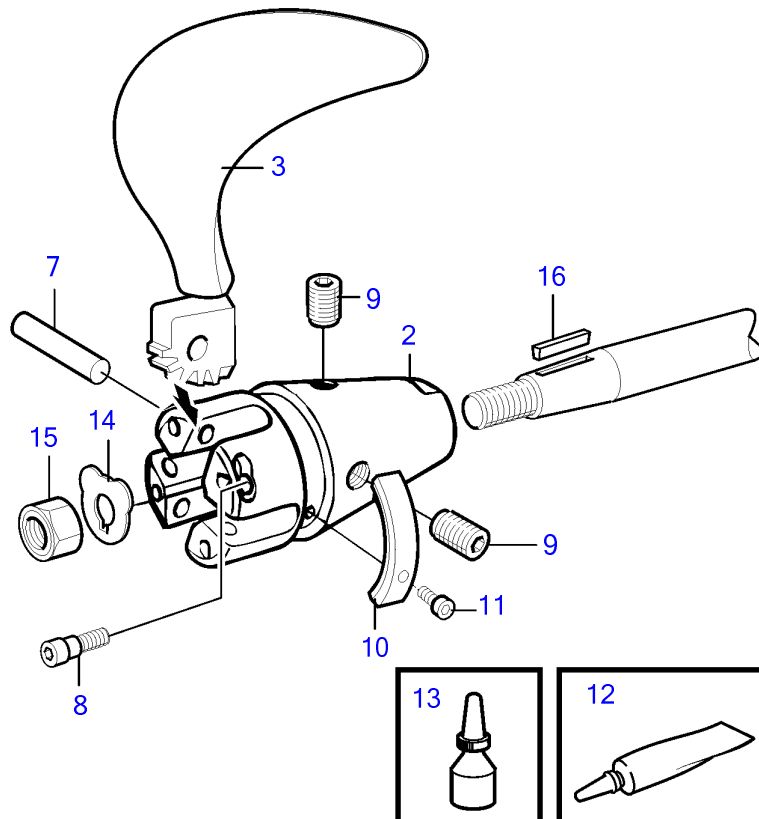

150S-A, 150S-B, 150SR-A, 150SR-B

150S-A, 150S-B, 150SR-A, 150SR-B

| REF | PART NO.  | QTY | DESCRIPTION                               | SEE SEC.     | NOTES  |
|-----|-----------|-----|---|--------------|--|
| 1   | 3583927   | 1   | Hub kit<br>• Bulletin P-44-7-11           | P-44-7-11-EN | S-drive<br>Part Numbers on 4-bladed Folding Propellers       |
| 2   | 3583928   | 1   | Hub kit<br>• Bulletin P-44-7-11           | P-44-7-11-EN | Shaft 25mm<br>Part Numbers on 4-bladed Folding Propellers    |
| 2   | 3583929   | 1   | Hub kit<br>• Bulletin P-44-7-11           | P-44-7-11-EN | Shaft 30mm<br>Part Numbers on 4-bladed Folding Propellers    |
| 2   | 3583930   | 1   | Hub kit<br>• Bulletin P-44-7-11           | P-44-7-11-EN | Shaft 35mm<br>Part Numbers on 4-bladed Folding Propellers    |
| 2   | 3583931   | 1   | Hub kit<br>• Bulletin P-44-7-11           | P-44-7-11-EN | Shaft 1 1/4"<br>Part Numbers on 4-bladed Folding Propellers  |
| 2   | 3583932   | 1   | Hub kit<br>• Bulletin P-44-7-11           | P-44-7-11-EN | Shaft 1 1/2"<br>Part Numbers on 4-bladed Folding Propellers  |
| 2   | (3583933) | 1   | Hub kit                                   |              | Obsolete part, Shaft pre drilled                             |
|     | 3584137   | 1   | Hub kit<br>• Bulletin P-44-7-11           | P-44-7-11-EN | Shaft 40mm<br>Part Numbers on 4-bladed Folding Propellers    |
| 3   | 3583917   | 1   | Set<br>• Bulletin P-44-7-11               | P-44-7-11-EN | 20x14<br>Part Numbers on 4-bladed Folding Propellers         |
| 3   | 3583919   | 1   | Set<br>• Bulletin P-44-7-11               | P-44-7-11-EN | 20x15<br>Part Numbers on 4-bladed Folding Propellers         |
| 3   | 3583921   | 1   | Set<br>• Bulletin P-44-7-11               | P-44-7-11-EN | 22x16<br>Part Numbers on 4-bladed Folding Propellers         |
| 3   | 3583923   | 1   | Set<br>• Bulletin P-44-7-11               | P-44-7-11-EN | 22x18<br>Part Numbers on 4-bladed Folding Propellers         |
| 3   | 3583925   | 1   | Set<br>• Bulletin P-44-7-11               | P-44-7-11-EN | 22x20<br>Part Numbers on 4-bladed Folding Propellers         |
| 3   | 3583918   | 1   | Set<br>• Bulletin P-44-7-11               | P-44-7-11-EN | 20x14<br>Part Numbers on 4-bladed Folding Propellers         |
| 3   | 3583920   | 1   | Set<br>• Bulletin P-44-7-11               | P-44-7-11-EN | 21x15<br>Part Numbers on 4-bladed Folding Propellers         |
| 3   | 3583922   | 1   | Set<br>• Bulletin P-44-7-11               | P-44-7-11-EN | 22x16<br>Part Numbers on 4-bladed Folding Propellers         |
| 3   | 3583924   | 1   | Set<br>• Bulletin P-44-7-11               | P-44-7-11-EN | 22x18<br>Part Numbers on 4-bladed Folding Propellers         |
| 3   | 3583926   | 1   | Set<br>• Bulletin P-44-7-11               | P-44-7-11-EN | 22x20<br>Part Numbers on 4-bladed Folding Propellers         |
| 4   | 3584466   | 1   | Propeller nut                             |              | Included in hub kit  |
| 5   | 3851994   | 1   | Lock washer                               |              | Included in hub kit  |
| 6   | 946730    | 1   | Hexagon screw                             |              | Included in hub kit  |
| 7   | 3583951   | 4   | Shaft                                     |              | Included in hub kit  |
| 8   | 963695    | 4   | Hex. socket screw                         |              | Included in hub kit  |
| 9   | 3581246   | 2   | Screw                                     |              | Included in hub kit  |
| 10  | 3584442   | 1   | Zinc anode kit                            |              | Included in hub kit  |
|     | 3584443   | 1   | Magnesium anode kit                       |              |  |
| 11  | 963677    | 3   | • Hex. socket screw                       |              |  |
| 12  | 828250    | 1   | Lubricating grease<br>• Bulletin P-18-4-6 | P-18-4-6-EN  | Included in hub kit<br>Water resistant grease for grease gun |
| 13  | 1161053   | 1   | Locking fluid                             |              | Included in propeller blade kit                              |
| 14  | 873475    | 1   | Tab washer                                |              | M16  |
|     | 873488    | 1   | Tab washer                                |              | M20  |
|     | 873506    | 1   | Tab washer                                |              | M24  |
| 15  | 873473    | 1   | Nut                                       |              | M16  |
|     | 873486    | 1   | Nut                                       |              | M20  |
|     | 3587422   | 1   | Nut                                       |              | M24  |
| 16  | 873474    | 1   | Key                                       |              | For 25mm propeller shaft.                                    |
|     | 873487    | 1   | Key                                       |              | For 30mm propeller shaft.                                    |
|     | 873496    | 1   | Key                                       |              | For 35mm propeller shaft.                                    |
|     | 873505    | 1   | Key                                       |              | For 40mm propeller shaft.                                    |